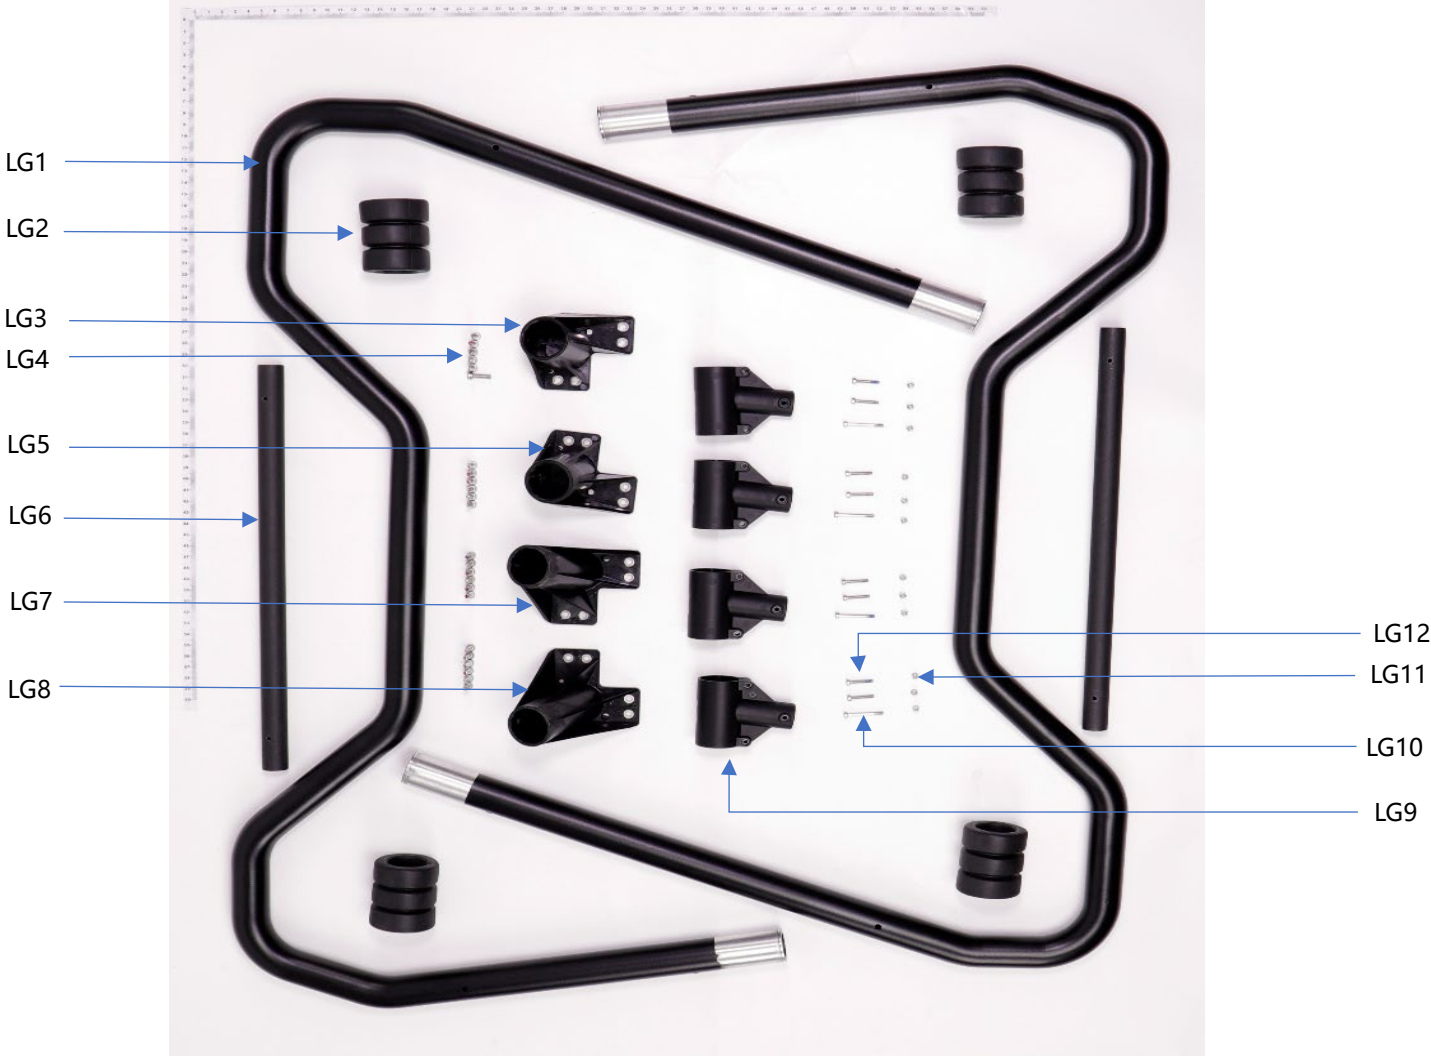

Landing Gear