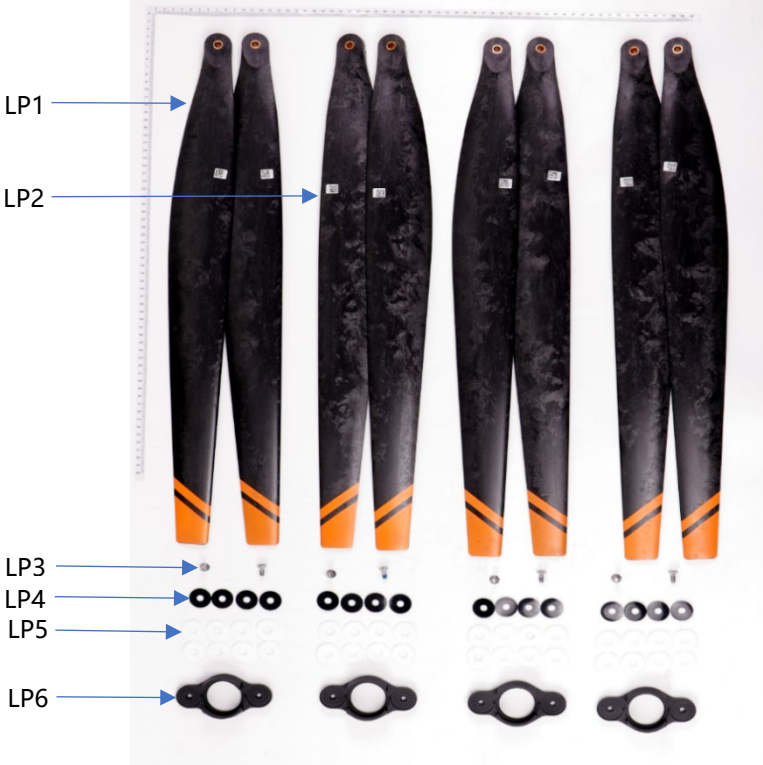

Propellers