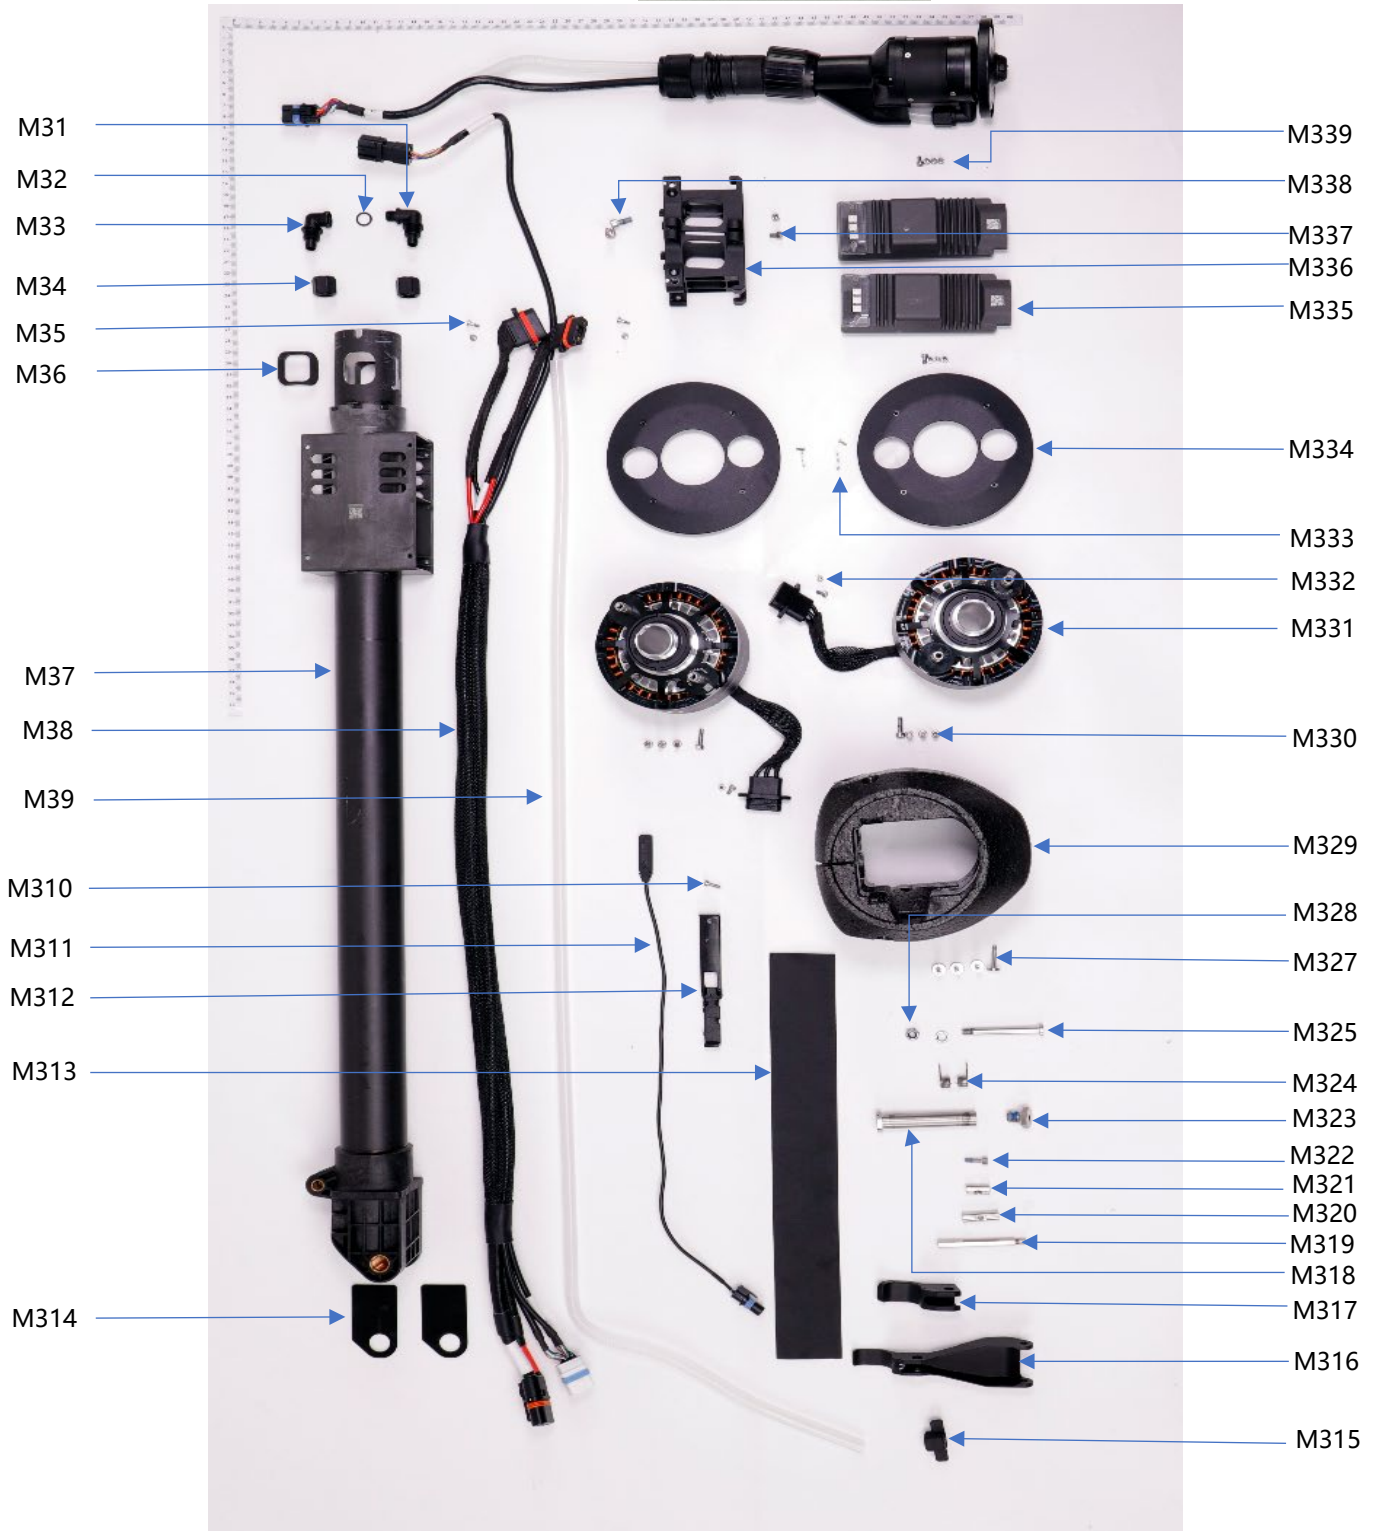

Arms (continued)

M3/M4 Arms

M341