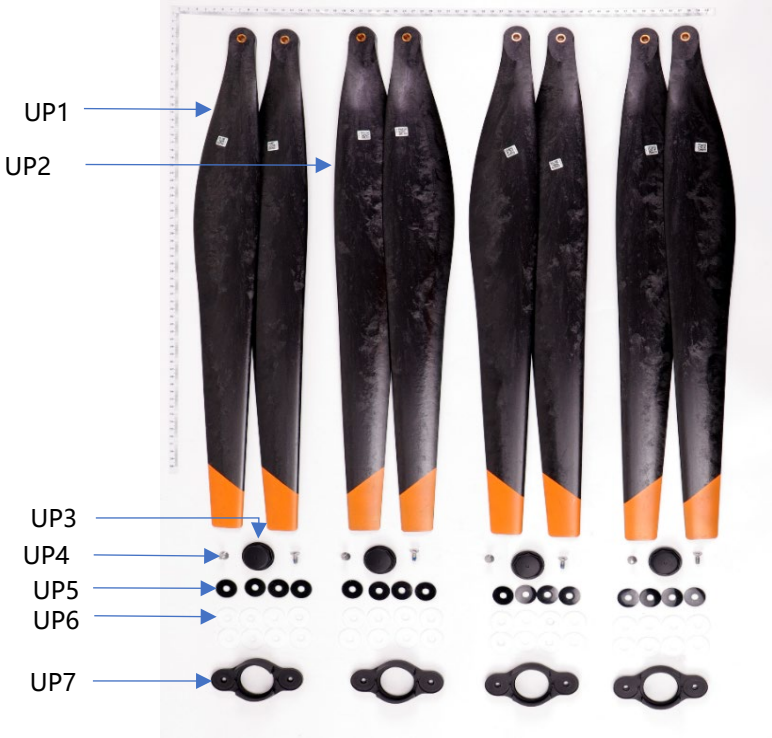

Propellers