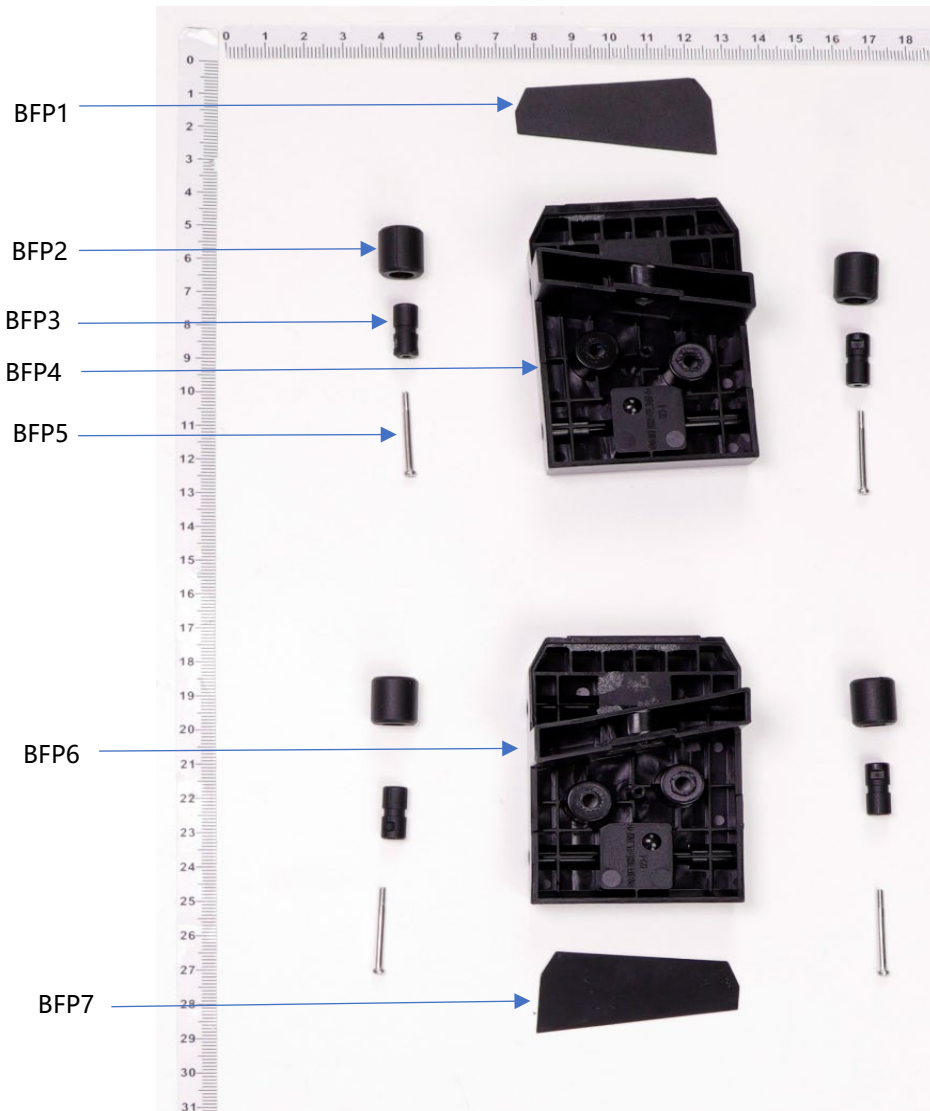

Battery Fixing Piece

Part ID	Item Name	Quantity
BFP1	DJI T40 Part - Battery Supporting Piece Patch (Right) - YC.JG.MQ001386	
BFP2	DJI T40 Part - Battery Fixing Piece_External Roller - YC.XJ.QT000247	
BFP3	DJI T40 Part - Spray Tank Fixing Piece_Internal Roller - YC.SJ.WS002500	
BFP4	DJI T40 Part - Battery Supporting Piece (Right) - YC.JG.ZS002295	
BFP5	DJI T40 Part - Spray Tank Fixing Piece Roller Shaft - YC.WJ.ZZ002618	
BFP6	DJI T40 Part - Battery Supporting Piece (Left) - YC.JG.ZS002294	
BFP7	DJI T40 Part - Battery Supporting Piece Patch (Left) - YC.JG.MQ001385