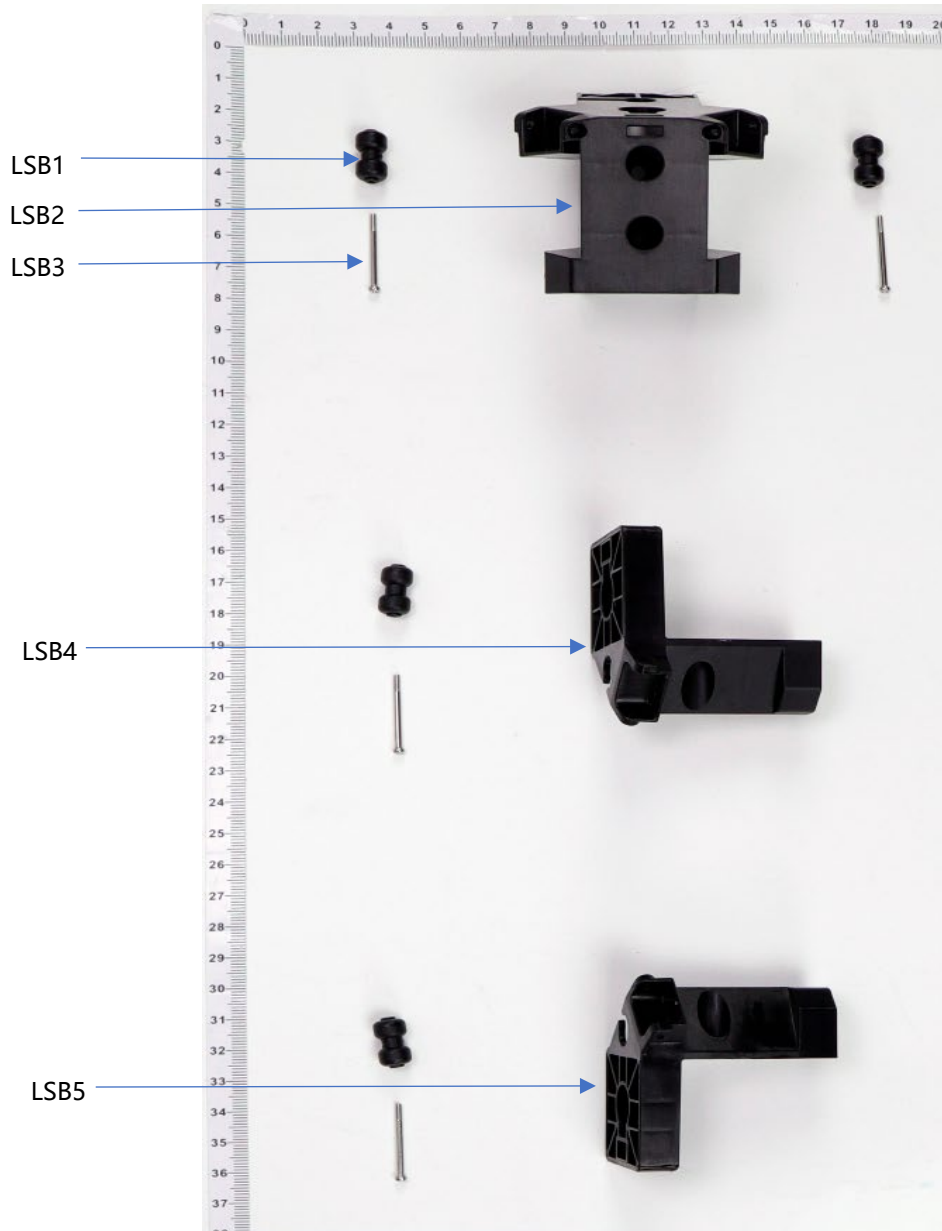

Load Sensor Bracket

Part ID	Item Name	Quantity
LSB1	DJI T40 Part - Load Sensor Bracket Roller - YC.JG.ZS002397	
LSB2	DJI T40 Part - Load Sensor Bracket (front) - YC.JG.ZS002224	
LSB3	DJI T40 Part - Spray Tank Fixing Piece Roller Shaft - YC.WJ.ZZ002618	
LSB4	DJI T40 Part - Load Sensor Bracket (right) - YC.JG.ZS002226	
LSB5	DJI T40 Part - Load Sensor Bracket (left) - YC.JG.ZS002225