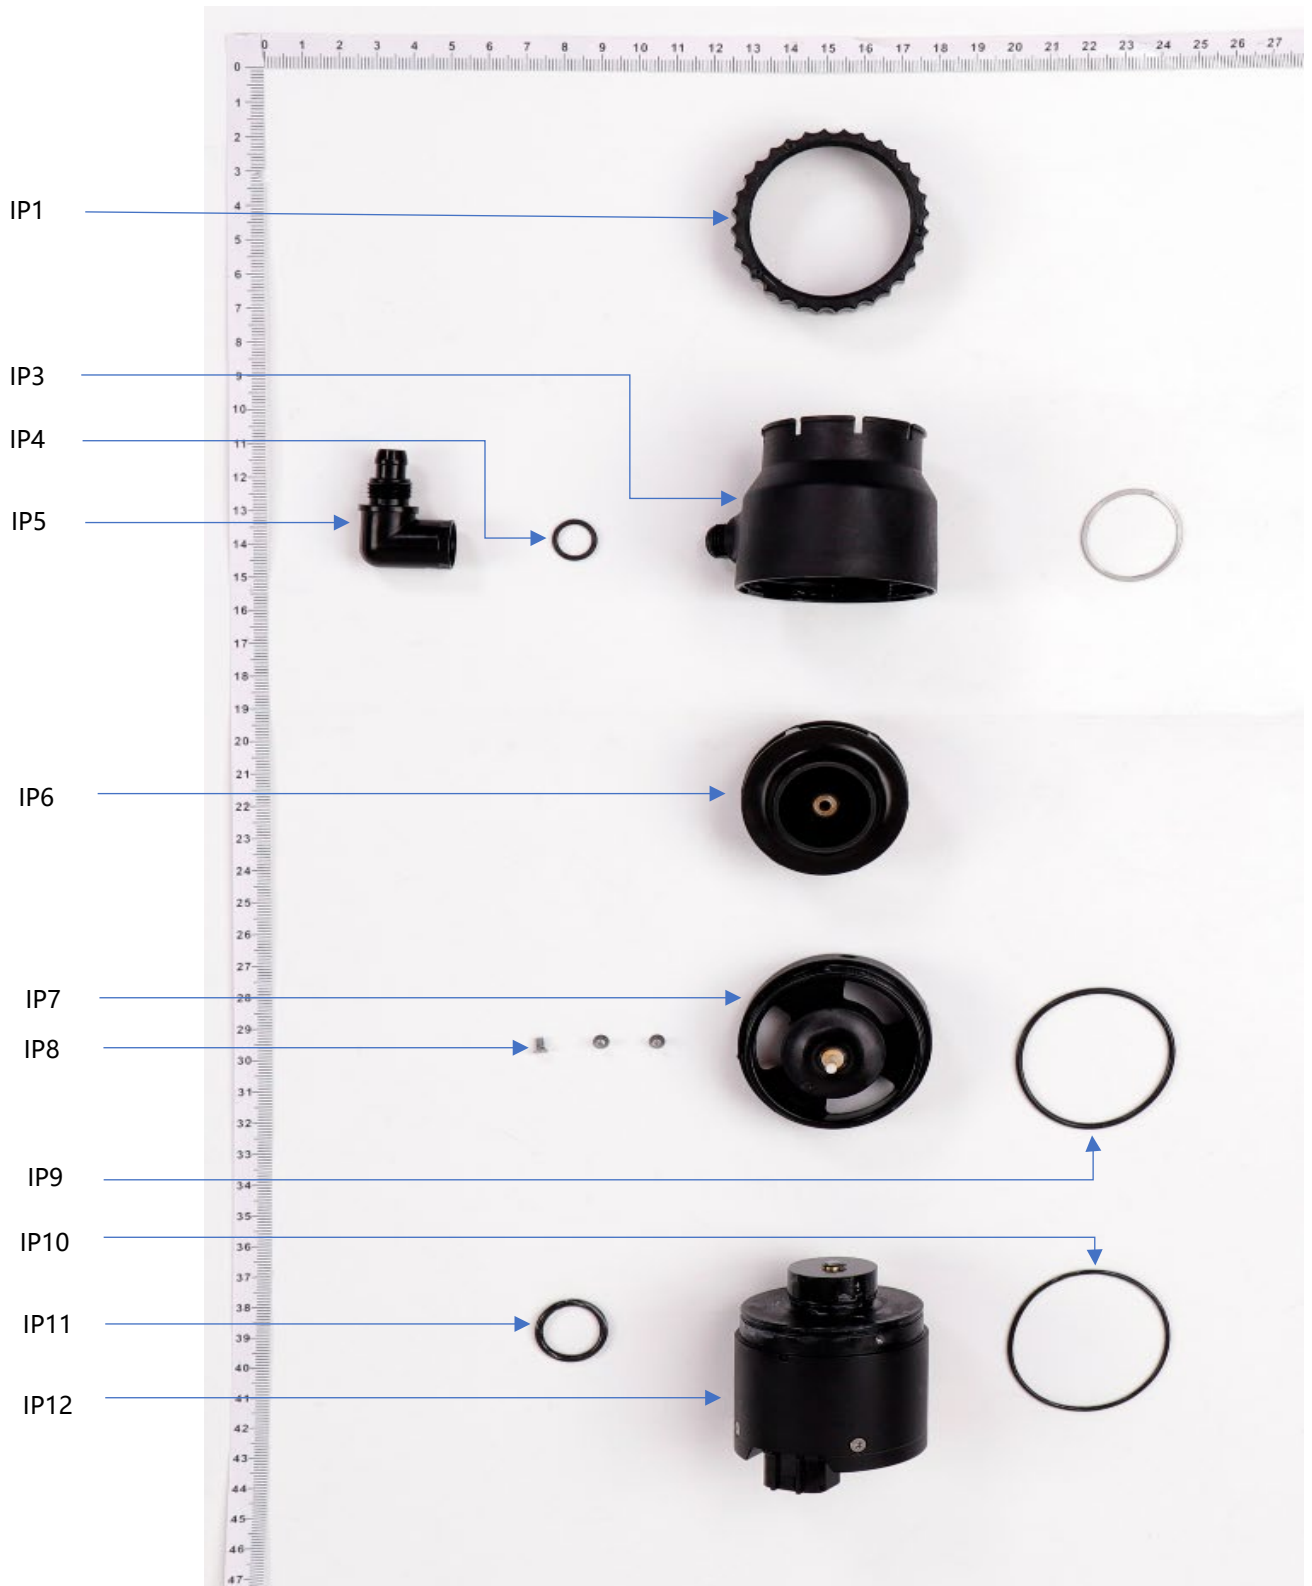

Impeller Pump