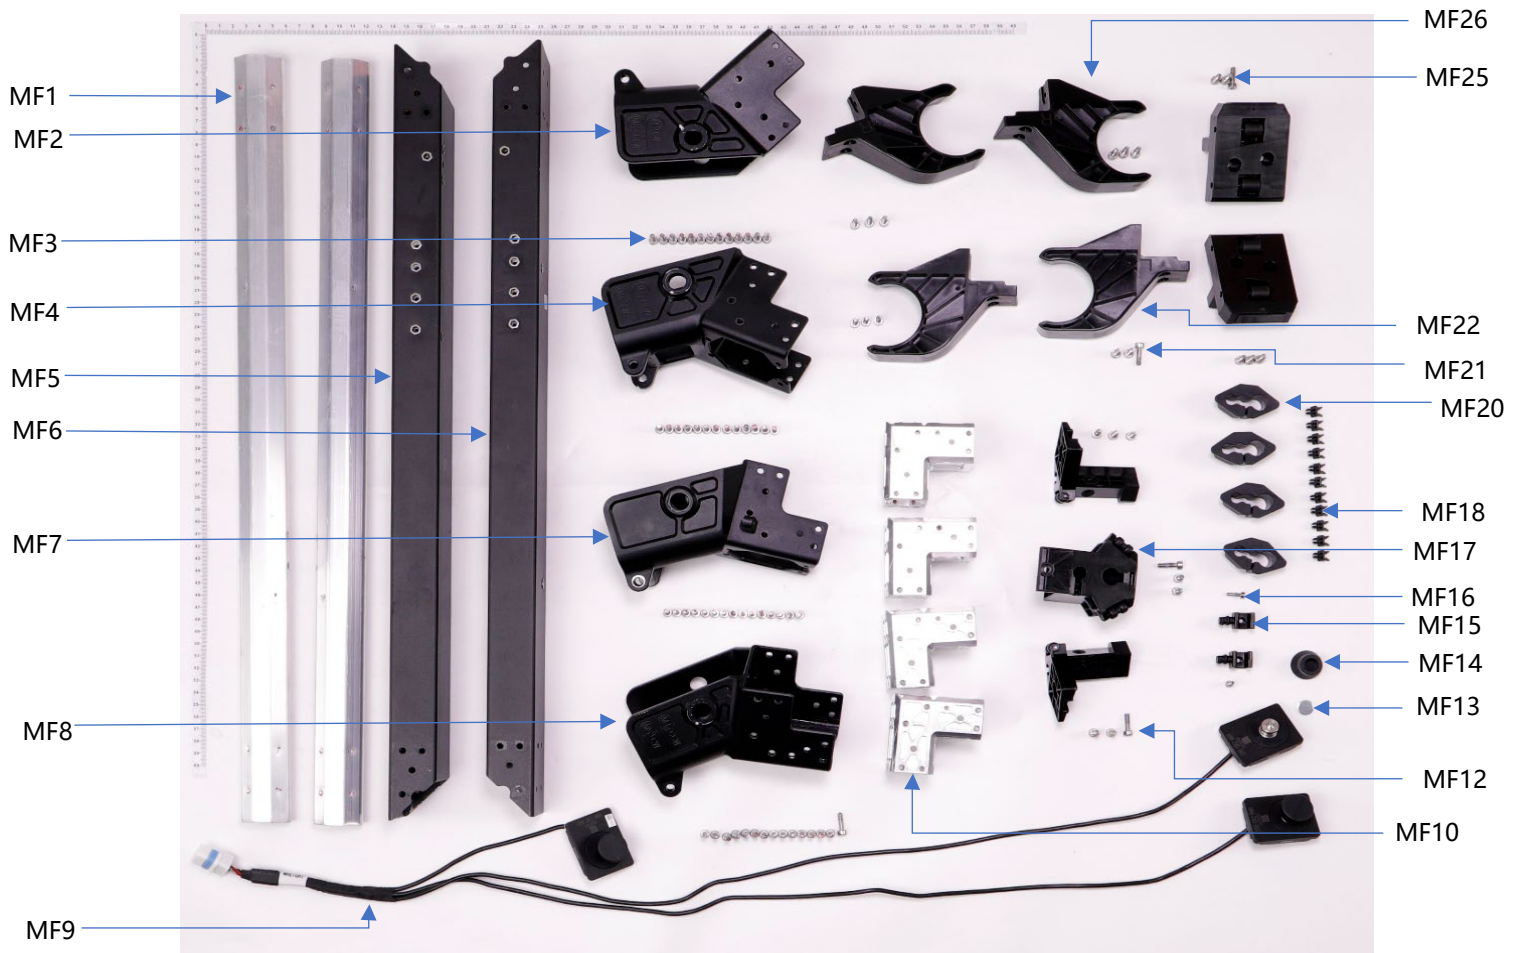

Middle Frame