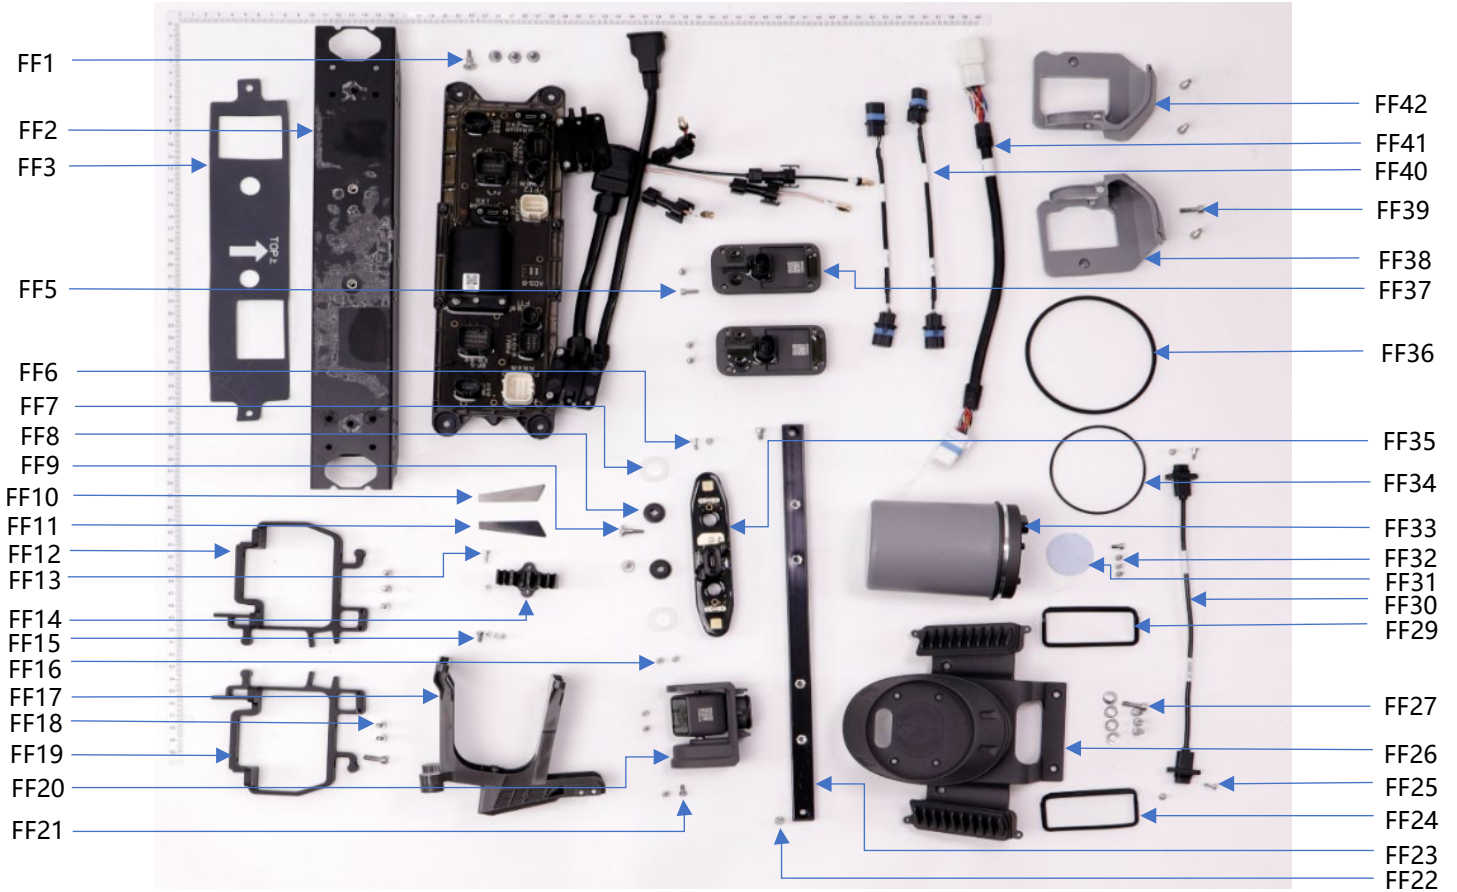

Front Frame