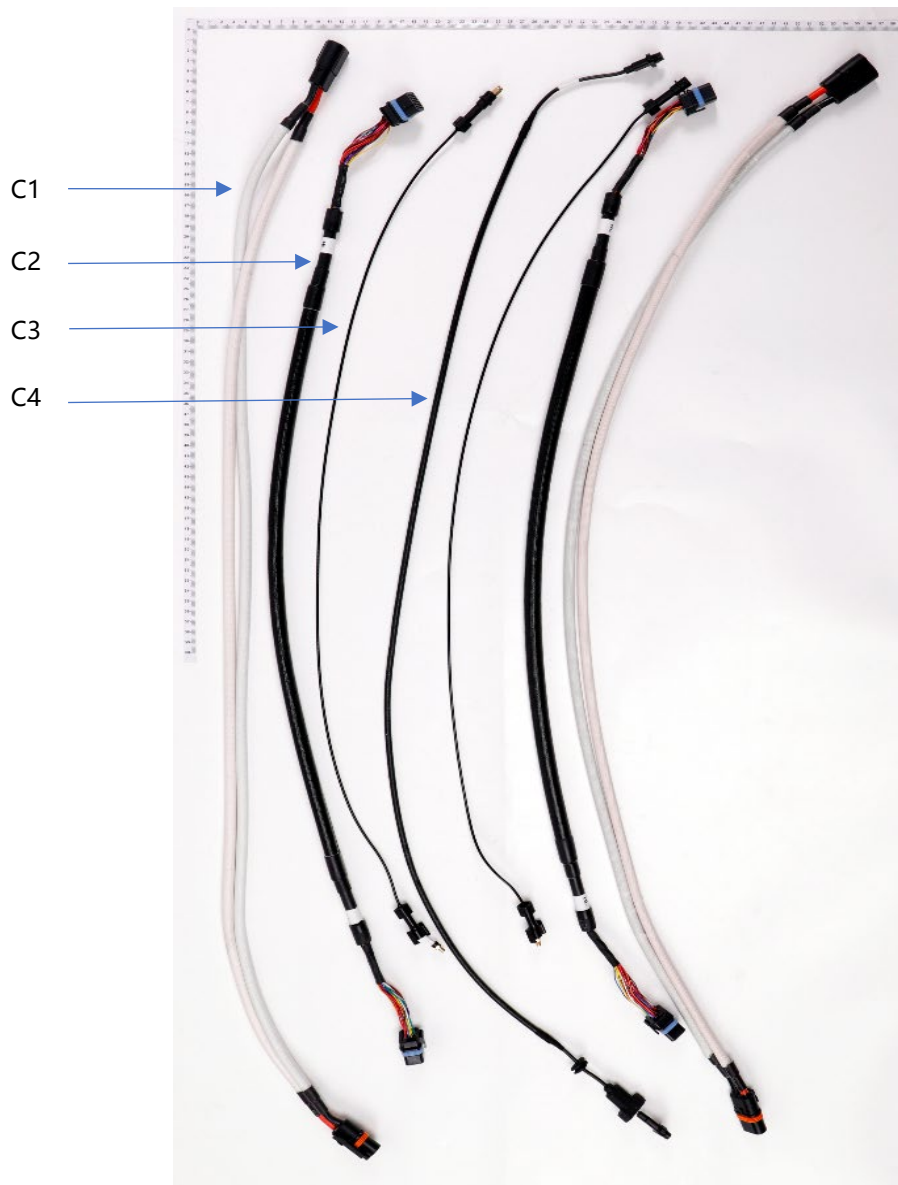

Cables

Part ID	Item Name	Quantity
C1	DJI T40 Part - Front Aircraft Arm ESC Power Adapter - YC.XC.DD000501	
C2	DJI T40 Part - Signal Cable - YC.XC.XX000840	
C3	DJI T40 Part - RTK Coaxial Cable - YC.XC.TT000104	
C4	DJI T40 Part - Backward Vision Radar Signal Cable - YC.XC.XX000845