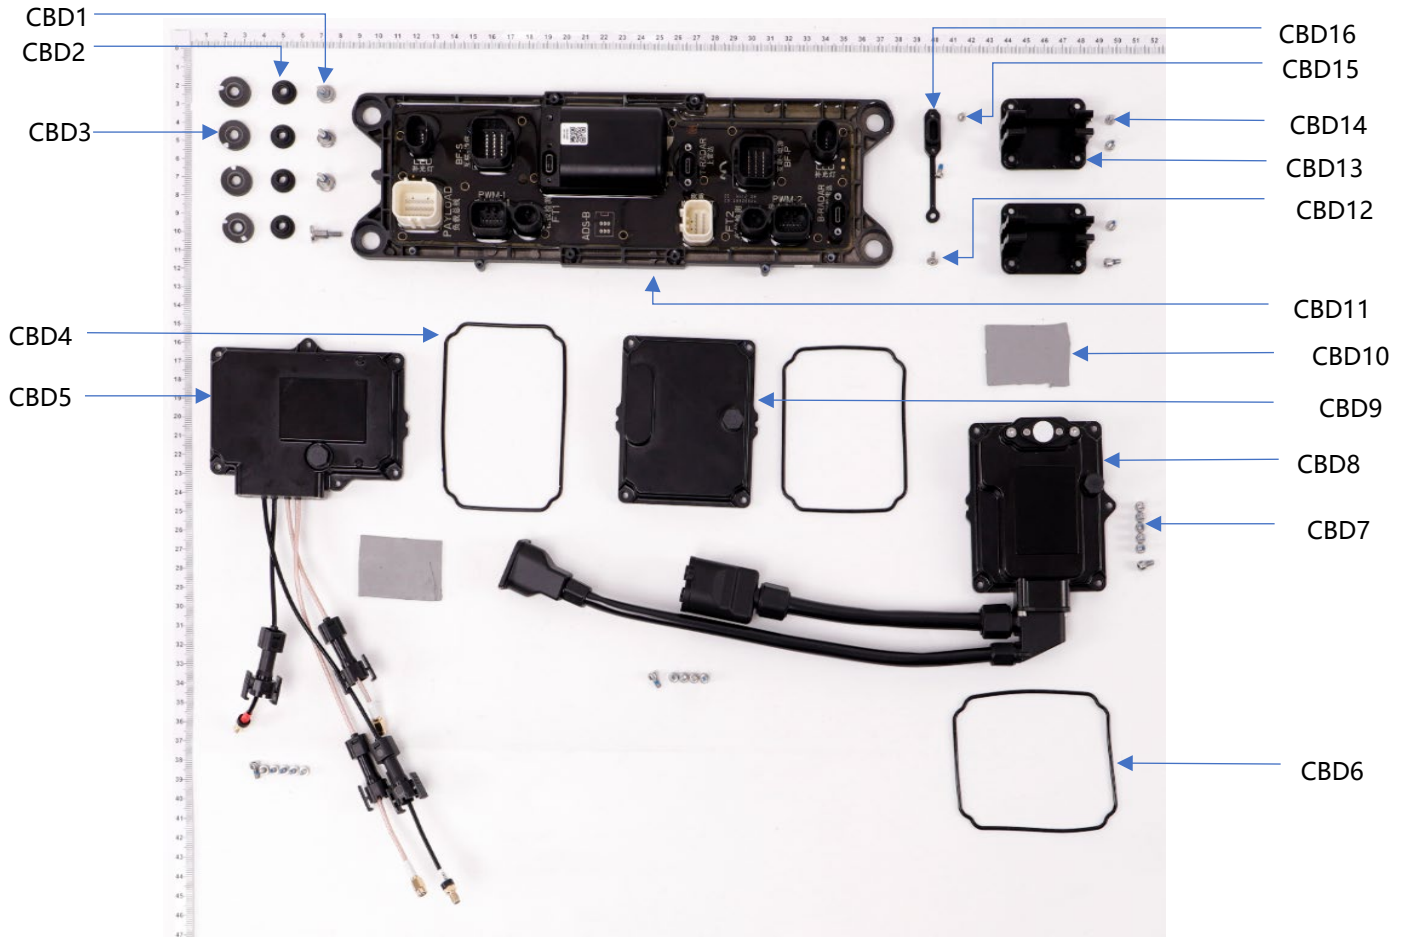

Cable Distribution Board